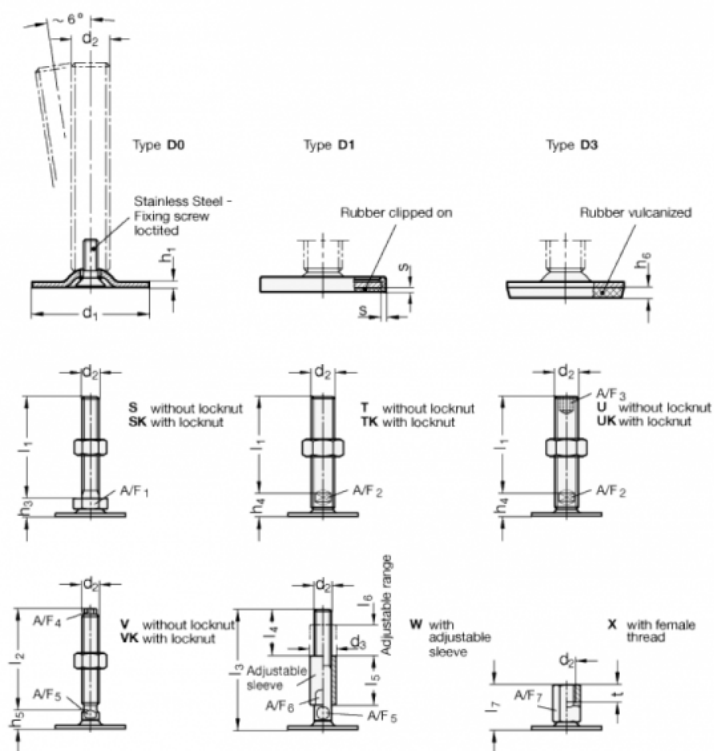

Article number: 204140M840D0SK
 Description: E+G levelling foot
 GN 41-40-M8-40-D0-SK
 Note: SK With nut, External hexagon at the bottom

Measures

- A/F1 = 17
- d1 = 40
- d2 = M8
- h1 = 2
- h3 = 11
- h6 =
- l1 = 40
- s =